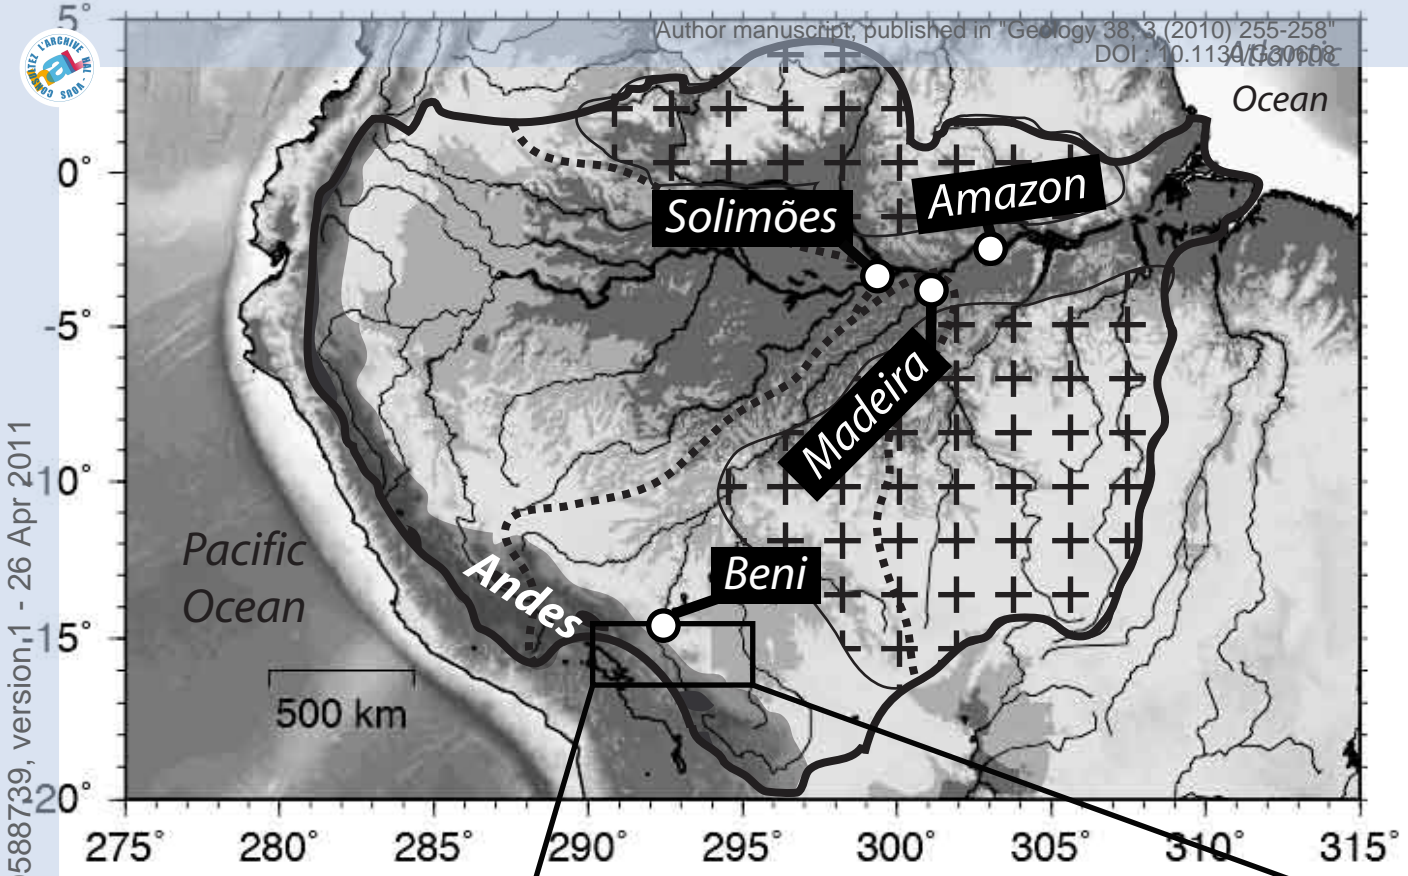

ira00588739, version 1 - 26 Apr 2011

-  Shield
-  Uplifted metasedimentary rocks
-  Igneous Andean rocks
-  Amazon basin limit
-  Solimões and Madeira basin limits